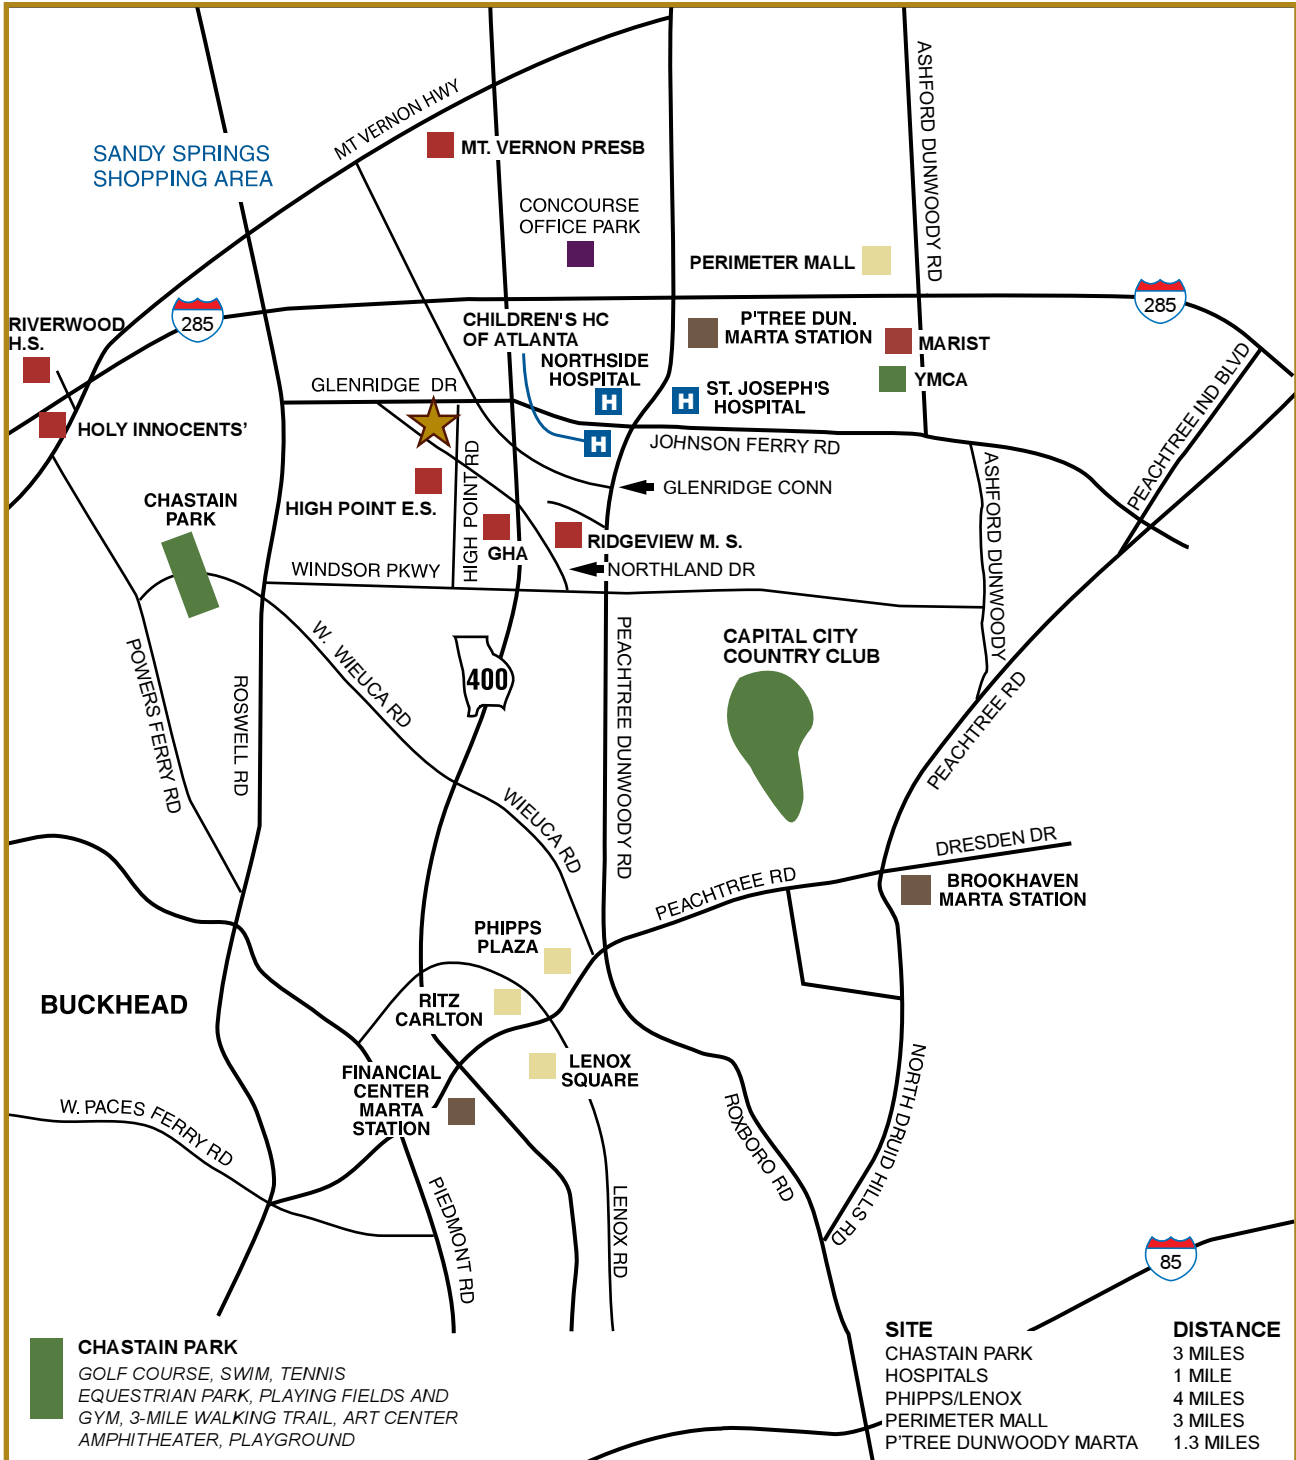

# HIGH POINT MANOR

## Community Area Map

Map not to scale. This information is believed to be accurate but is not warranted.

Marketed by Elsie & Holden Thompson  
 and The Thompson Team

404-814-5421

elsie.thompson@harrynorman.com